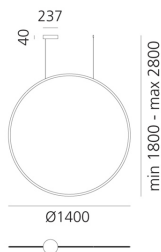

Discovery Vertical 140 - Black

Ernesto Gismondi

IP20    Dimmerable: 

LUMINAIRE

- Watt: **80W**
- Delivered lumens output: **6762lm**
- CCT: **3000K**
- Efficiency: **65%**
- Efficacy: **84.52lm/W**
- CRI: **90**
- Dimmable Typology: **Push**

DIMENSIONS

- Diameter: **cm 140**
- Base Diameter: **cm 23.7**
- Max Height from ceiling: **cm 280**

SOURCES INCLUDED

- Category: **Led**
- Number: **1**
- Watt: **71W**
- Delivered lumens output: **10325lm**
- Color temperature (K): **3000K**
- CRI: **90**
- Color Tolerance: **MacAdam 3SDCM**
- Service Life: **L90 (6K) 50000h**